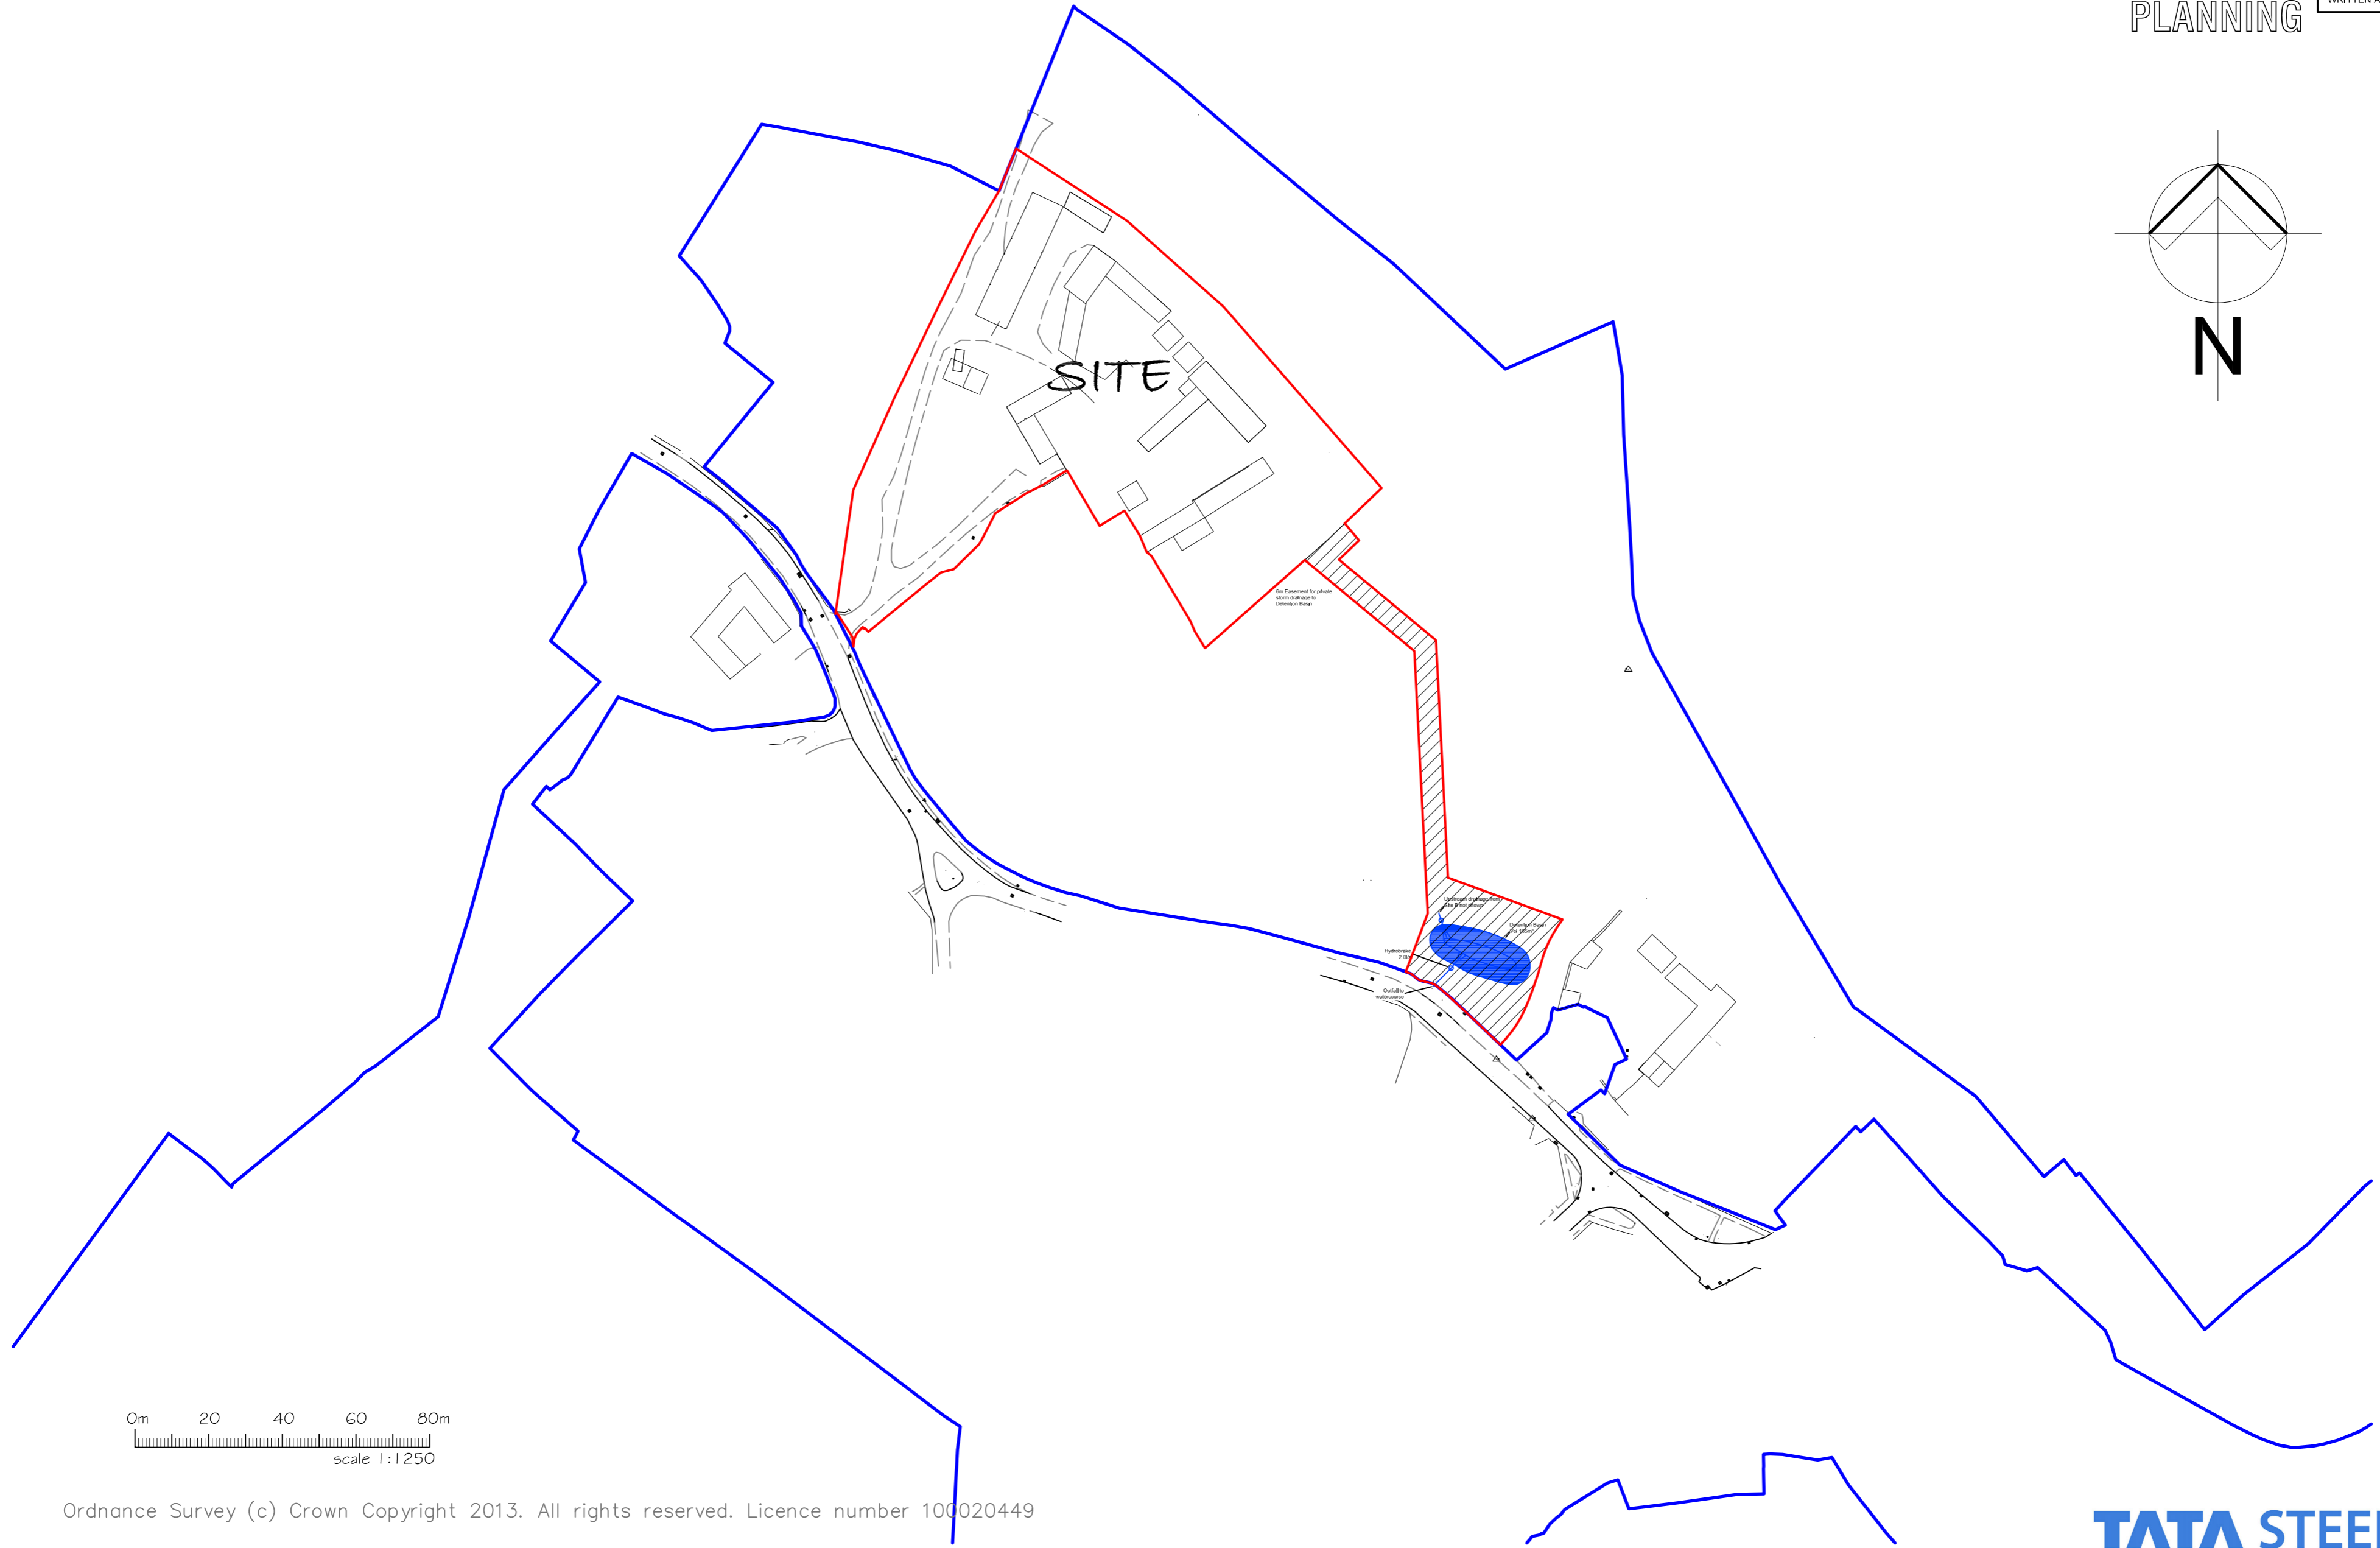

THIS DRAWING IS THE PROPERTY OF RDC LTD AND MUST NOT BE COPIED OR USED BY ANY PERSON WITHOUT PRIOR WRITTEN APPROVAL.

PLANNING

Twywell Site A

**TATA STEEL**

# SITE B LOCATION PLAN

Revision	Date	Drn	Ckd
A	31.07.20	MA	SC

OS Copyright added. Paper Size amended

Date	Scale	Drawn by	Check by
OCT 2019	1:1250@A2	SR	SC
Project No	Drawing No	Revision	
RDC1081	LP-001	A	

Project  
BARN CONVERSION  
TWYWELL

Drawing Title  
SITE B LOCATION PLAN